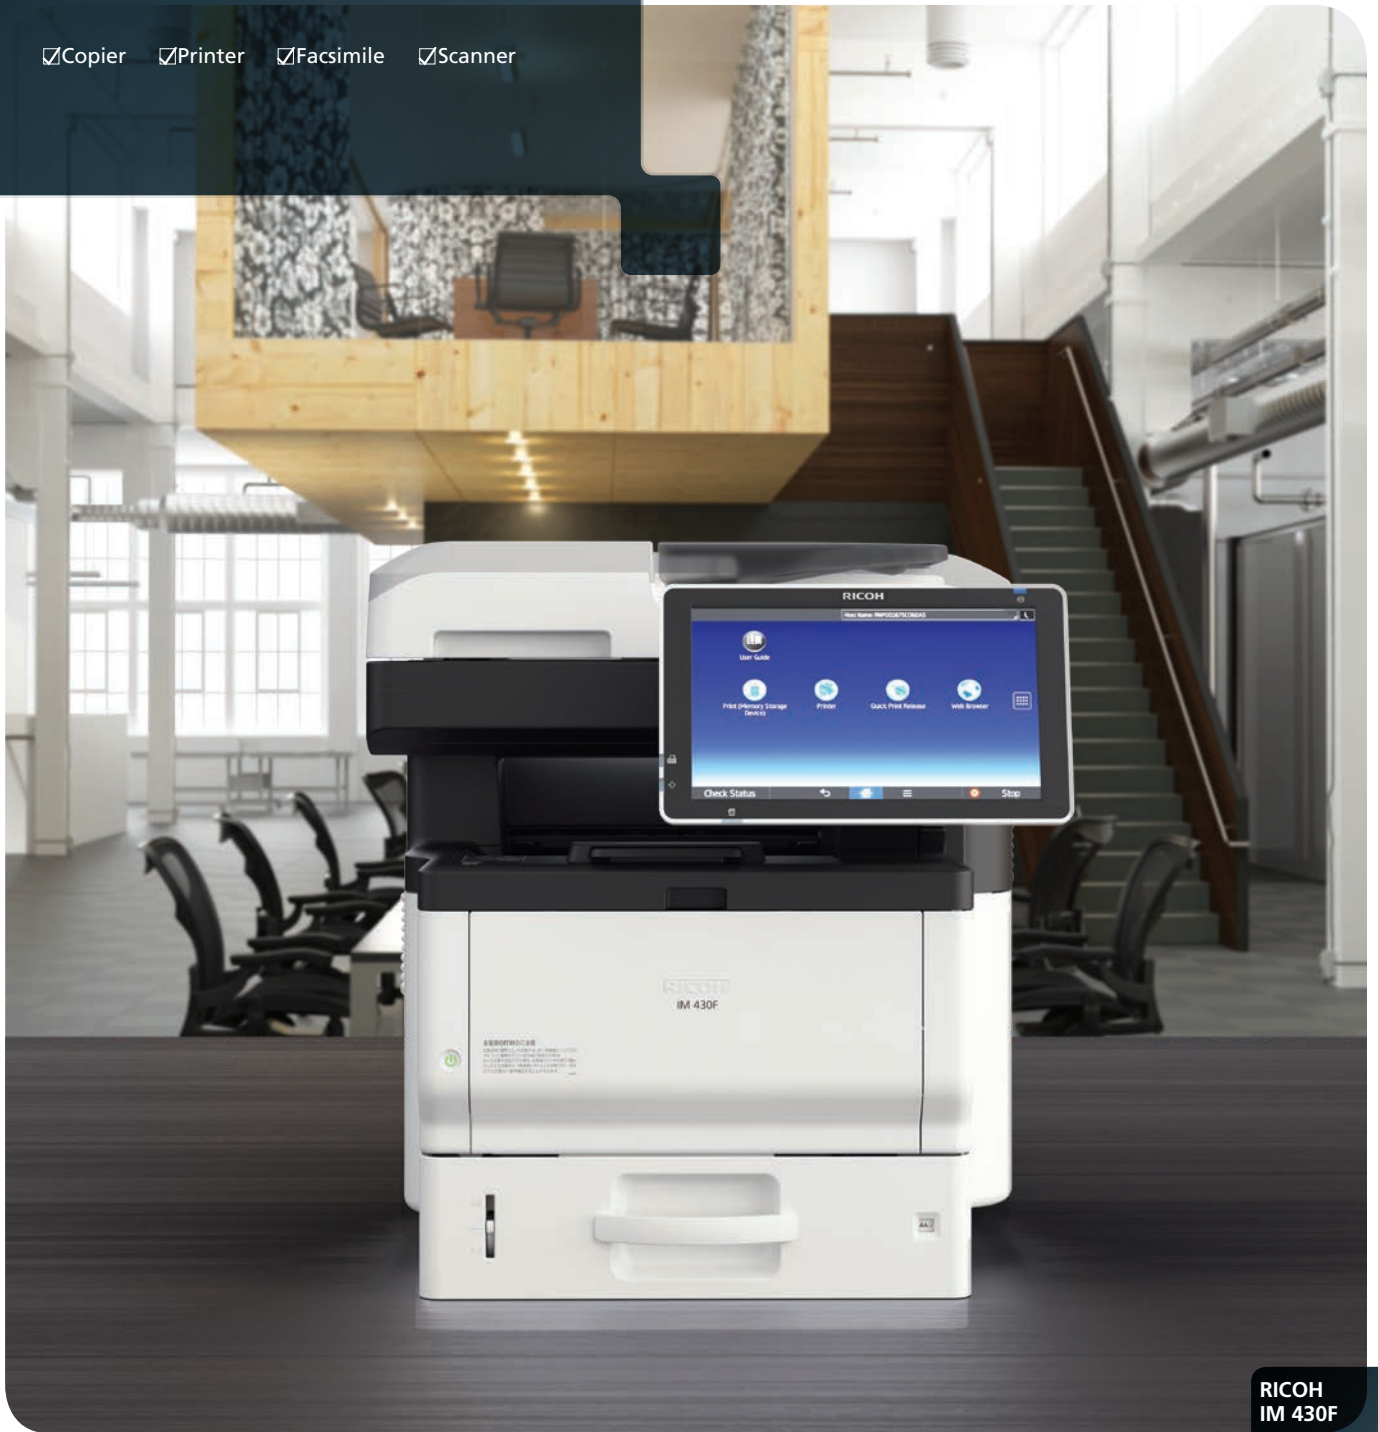

Mono Multi Function Printer

RICOH IM 430F

Copier Printer Facsimile Scanner

RICOH
imagine. change.

**Innovative
Digital Solutions**

Where people meet technology.

RICOH
IM 430F

43 Monochrome
ppm

Compact and Durable

The intelligent A4 mono multifunction printer to empower your workplace

Punching above its weight

Designed with space maximisation in mind, at 476mm (W) x 442mm (D), RICOH IM 430F features print speed at 43 pages per minute, with maximum paper input capacity at 2,100 sheets (including bypass), supporting copying, printing, scanning, faxing, stapling and RICOH office solutions. It is a device suitable for deployment on desks or in small spaces, a multi-tool to power your dynamic workplace.

Security in our DNA

Recognising your modern business security challenges, RICOH IM 430F ensures business information remains secure with robust security layers in place. Document confidentiality can be maintained by suspending print jobs, and only be released when authentication is done at the device. Network encryption ensures data transmission remains safe. RICOH IM 430F is equipped with Trusted Platform Module (TPM) that validates programs and firmware, preventing device boot up, if compromise is detected.

Learn more about RICOH's Security layers:
<https://www.ricoh.com/products/security/mfp/>

Intuitive experience

Equipped with a 10.1" Smart Operation Panel (SOP), RICOH IM 430F allows you to experience an intuitive operating experience. Applications and functions are seamlessly integrated, with easy-to-understand interface. Furthermore, the SOP can be customised to match your usage behaviour, allowing RICOH IM 430F to become your dependable print partner.